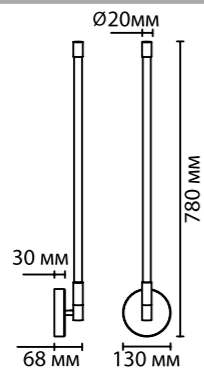

**4392/14WL,
4393/14WL**

1 × LED × 14W, 420 lm
крепёж: планка