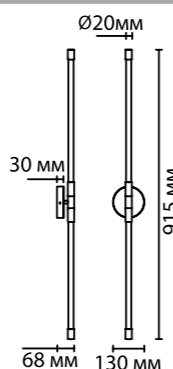

**4392/20WL,
4393/20WL**

1 × LED × 20W, 480 lm
крепёж: планка

**4392/14L,
4393/14L**

1 × LED × 14W, 420 lm
крепёж: планка

ODEON LIGHT

HIGHTECH COLLECTION

4392/14L

4393/14L