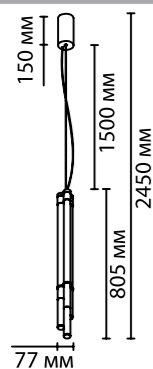

**4392/30L,
4393/30L**

1 × LED × 30W, 1800 lm
крепёж: планка