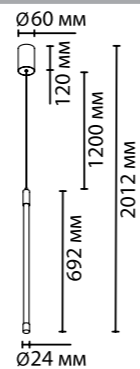

4392/30L 4393/30L

NEW

NEW

4393/20WL

4392/20WL

4393/14WL

4392/14WL

4392

**4392/20WL,
4393/20WL**

1 × LED × 20W, 480 lm
крепёж: планка

**4392/14L,
4393/14L**

1 × LED × 14W, 420 lm
крепёж: планка

ODEON LIGHT

HIGHTECH COLLECTION

4392/14L

4393/14L