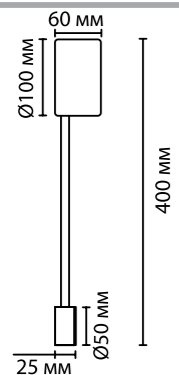

3900/5WB, 3900/5WG

1 × LED × 5W, 420 lm
крепёж: планка

3902/5WB, 3902/5WG

1 × LED × 5W, 420 lm
крепёж: планка

3900/10WB, 3900/10WG

2 × LED × 5W, 840 lm
крепёж: планка

ODEON LIGHT

HIGHTECH COLLECTION

3900/5WG

3900/5WB