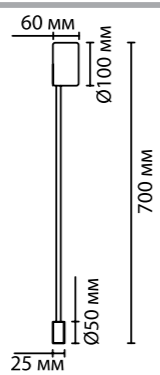

3900/5WB, 3900/5WG

1 × LED × 5W, 420 lm
крепёж: планка

3902/5WB, 3902/5WG

1 × LED × 5W, 420 lm
крепёж: планка

3900/10WB, 3900/10WG

2 × LED × 5W, 840 lm
крепёж: планка

ODEON LIGHT

HIGHTECH COLLECTION

3900/5WG

3900/5WB