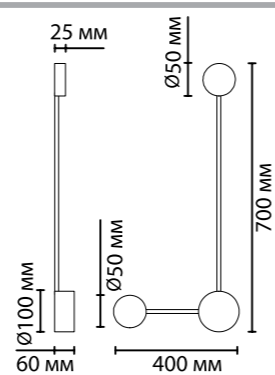

3900/5WB, 3900/5WG

1 × LED × 5W, 420 lm
крепёж: планка

3902/5WB, 3902/5WG

1 × LED × 5W, 420 lm
крепёж: планка

3900/10WB, 3900/10WG

2 × LED × 5W, 840 lm
крепёж: планка

ODEON LIGHT

HIGHTECH COLLECTION