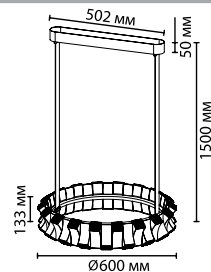

**4993/45L**

1 × LED × 45W, 1800 lm  
крепёж: планка

**4993/12WL**

1 × LED × 12W, 1000 lm  
крепёж: планка

ODEON LIGHT

**ASTURO**

NEW

**4993/80L**