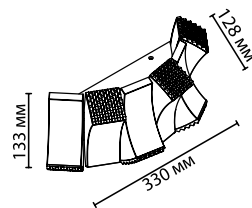

**4993/45L**

1 × LED × 45W, 1800 lm  
крепёж: планка

**4993/12WL**

1 × LED × 12W, 1000 lm  
крепёж: планка

ODEON LIGHT

**ASTURO**

NEW

**4993/80L**