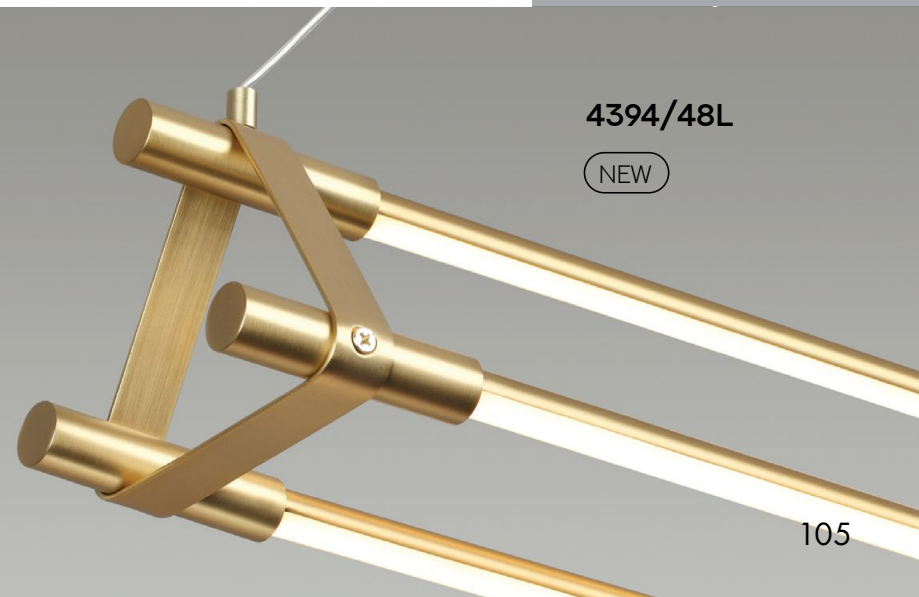

**4392/20WL,  
4393/20WL**

1 × LED × 20W, 480 lm  
крепеж: планка

**4392/14L,  
4393/14L**

1 × LED × 14W, 420 lm  
крепеж: планка

ODEON LIGHT

4393/20WL

4392/20WL

4393/14WL

4392/14WL

4392/14L 4393/14L

HIGHTECH COLLECTION

4394/48L

NEW