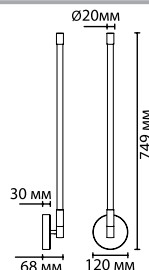

**4392/14WL,
4393/14WL**

1 × LED × 14W, 420 lm
крепеж: планка