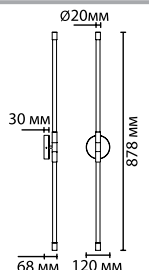

4394/48L

**4392/20WL,  
4393/20WL**

1 × LED × 20W, 480 lm  
крепеж: планка

**4392/14L,  
4393/14L**

1 × LED × 14W, 420 lm  
крепеж: планка

ODEON LIGHT