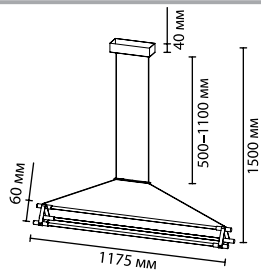

4394/48L

1 × LED × 48W, 1920 lm
крепеж: планка