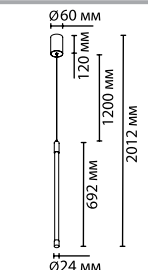

4394/48L

**4392/20WL,  
4393/20WL**

1 × LED × 20W, 480 lm  
крепеж: планка

**4392/14L,  
4393/14L**

1 × LED × 14W, 420 lm  
крепеж: планка

ODEON LIGHT