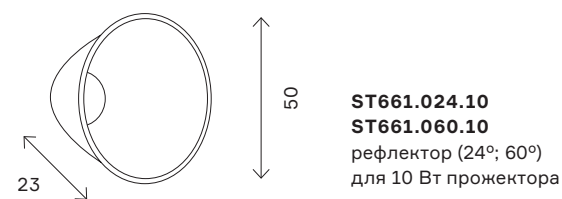

Рефлекторы для светильника ST661

■ **хром**

трекфазная трековая система 201