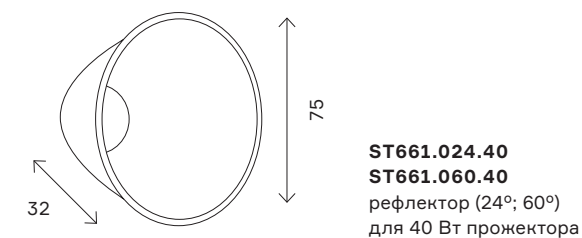

Рефлекторы для светильника ST661

■ **хром**

трекфазная трековая система 201