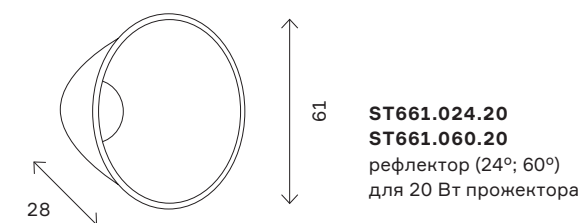

Рефлекторы для светильника ST661

■ **хром**

трекфазная трековая система 201