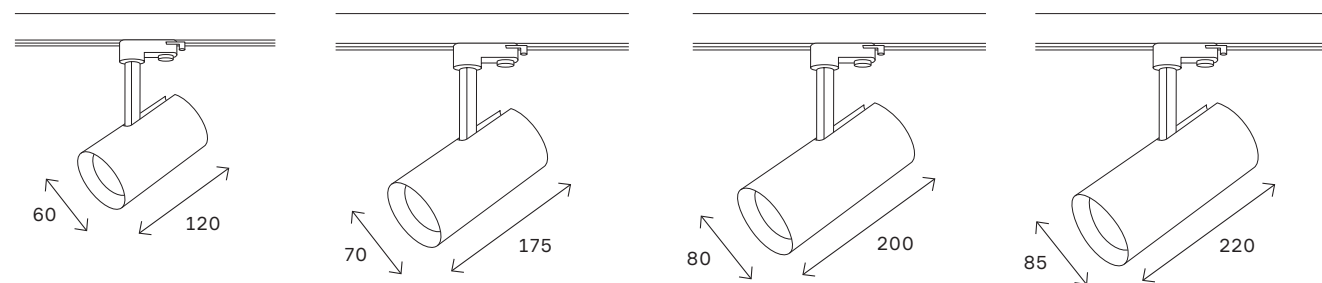

ST661

трекфазная трековая система 200

ST661.436.10
ST661.536.10
ST661.446.10
ST661.546.10

ST661.436.20
ST661.536.20
ST661.446.20
ST661.546.20

ST661.436.30
ST661.536.30
ST661.446.30
ST661.546.30

ST661.436.40
ST661.536.40
ST661.446.40
ST661.546.40

артикул	мощность, W	световой поток, LM	цветовая температура, K	коэфф. цветопередачи, RA	угол рассеивания, °
■ ST661.436.10	led × 10	800	3000	>90	36
■ ST661.436.20	led × 20	1600	3000	>90	36
■ ST661.436.30	led × 30	2400	3000	>90	36
■ ST661.436.40	led × 40	3200	3000	>90	36
□ ST661.536.10	led × 10	800	3000	>90	36
□ ST661.536.20	led × 20	1600	3000	>90	36
□ ST661.536.30	led × 30	2400	3000	>90	36
□ ST661.536.40	led × 40	3200	3000	>90	36
■ ST661.446.10	led × 10	800	4000	>90	36
■ ST661.446.20	led × 20	1600	4000	>90	36
■ ST661.446.30	led × 30	2400	4000	>90	36
■ ST661.446.40	led × 40	3200	4000	>90	36
□ ST661.546.10	led × 10	800	4000	>90	36
□ ST661.546.20	led × 20	1600	4000	>90	36
□ ST661.546.30	led × 30	2400	4000	>90	36
□ ST661.546.40	led × 40	3200	4000	>90	36