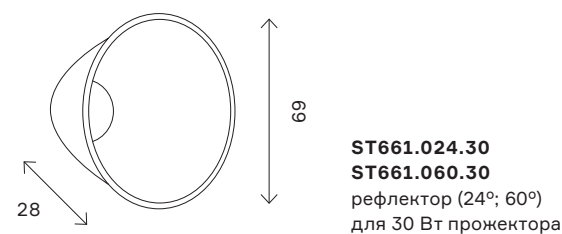

Рефлекторы для светильника ST661

■ **хром**

трекфазная трековая система 201