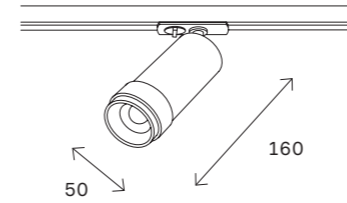

ST384.436.10	ST384.436.20
ST384.446.10	ST384.446.20
ST384.536.10	ST384.536.20
ST384.546.10	ST384.546.20

артикул	мощность, W	световой поток, LM	цветовая температура, K	коэфф. цвето-передачи, RA	угол рассеивания, °
■ ST384.436.10	led × 10	900	3000	>90	10-55
■ ST384.446.10	led × 10	900	3000	>90	10-55
□ ST384.536.10	led × 10	900	3000	>90	10-55
□ ST384.546.10	led × 10	900	3000	>90	10-55
■ ST384.436.20	led × 20	1800	4000	>90	10-55
■ ST384.446.20	led × 20	1800	4000	>90	10-55
□ ST384.536.20	led × 20	1800	4000	>90	10-55
□ ST384.546.20	led × 20	1800	4000	>90	10-55

219

однофазная трековая система