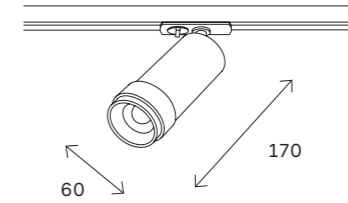

ST384.436.10	ST384.436.20
ST384.446.10	ST384.446.20
ST384.536.10	ST384.536.20
ST384.546.10	ST384.546.20

артикул	мощность, W	световой поток, LM	цветовая температура, K	коэфф. цвето-передачи, RA	угол рассеивания, °
■ ST384.436.10	led × 10	900	3000	>90	10-55
■ ST384.446.10	led × 10	900	3000	>90	10-55
□ ST384.536.10	led × 10	900	3000	>90	10-55
□ ST384.546.10	led × 10	900	3000	>90	10-55
■ ST384.436.20	led × 20	1800	4000	>90	10-55
■ ST384.446.20	led × 20	1800	4000	>90	10-55
□ ST384.536.20	led × 20	1800	4000	>90	10-55
□ ST384.546.20	led × 20	1800	4000	>90	10-55

219

однофазная трековая система