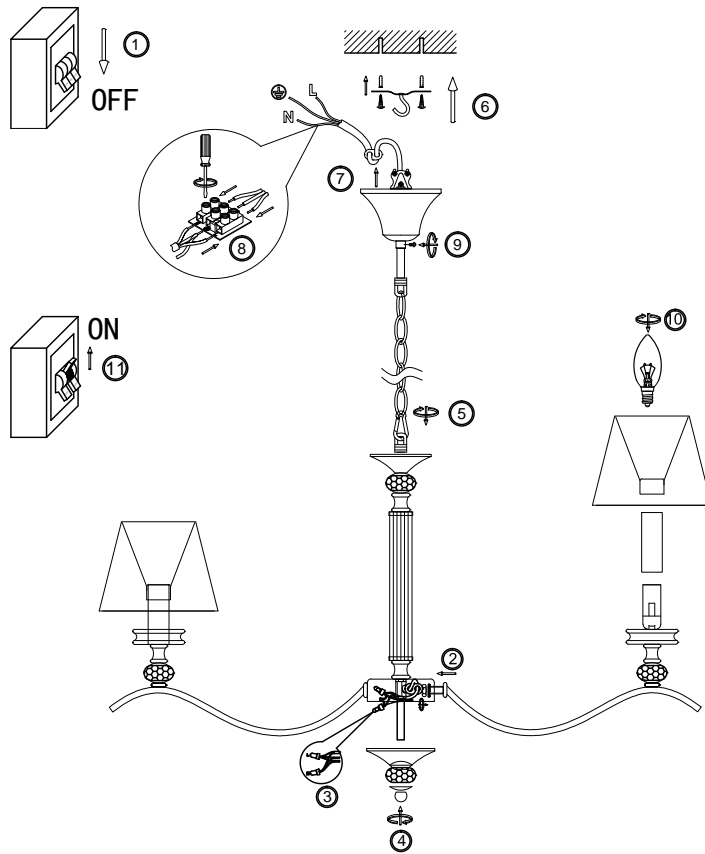

# Instruction

FR2016PL-08BZ

8 x E14 (40W)

Model: FR2016PL-08BZ  
Series: Alessandra

Ceiling Lamps