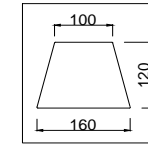

# Instruction

FR2016PL-08BZ

8 x E14 (40W)

Model: FR2016PL-08BZ  
Series: Alessandra

Ceiling Lamps