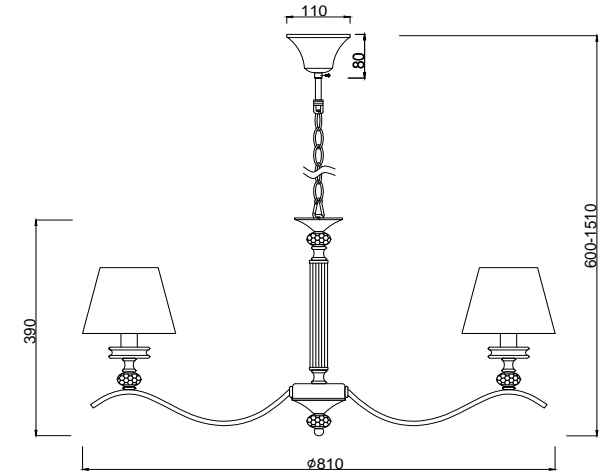

# Instruction

FR2016PL-08BZ

8 x E14 (40W)

Model: FR2016PL-08BZ  
Series: Alessandra

Ceiling Lamps