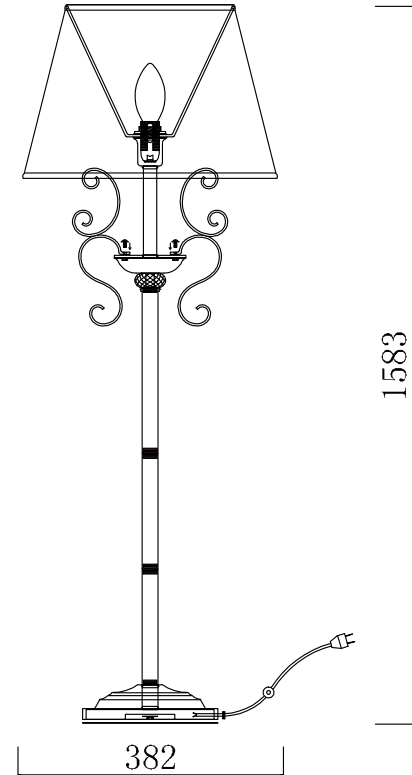

FREYA
TRADITION OF QUALITY

INSTRUCTION

Model: FR2405-FL-01-BZ
FLOOR LAMP

1 X E14 (40W)

FREYA-LIGHT.COM