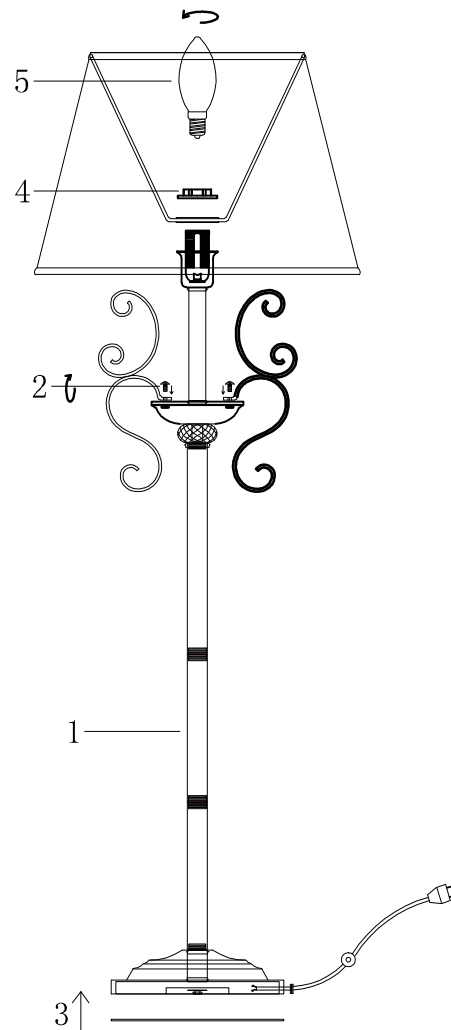

FREYA
TRADITION OF QUALITY

INSTRUCTION

Model: FR2405-FL-01-BZ
FLOOR LAMP

1 X E14 (40W)

FREYA-LIGHT.COM