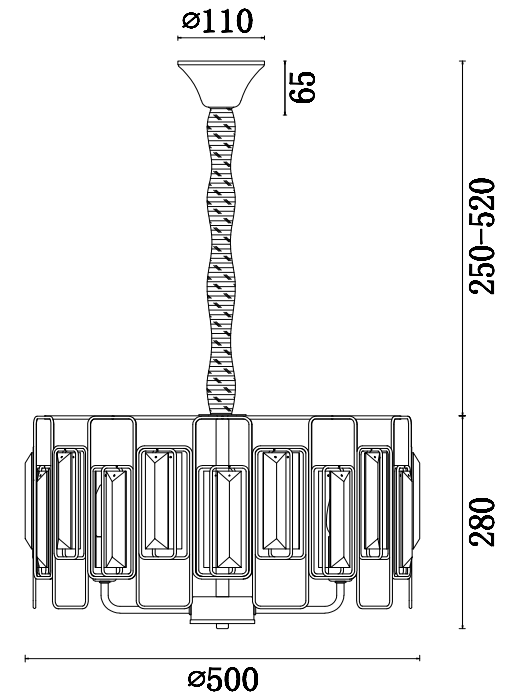

# Instruction

FR5045PL-05G

5 x E14 (60W)

Model: FR5045PL-05G  
Collection: Modern  
Series: Rowena

Ceiling Lamps