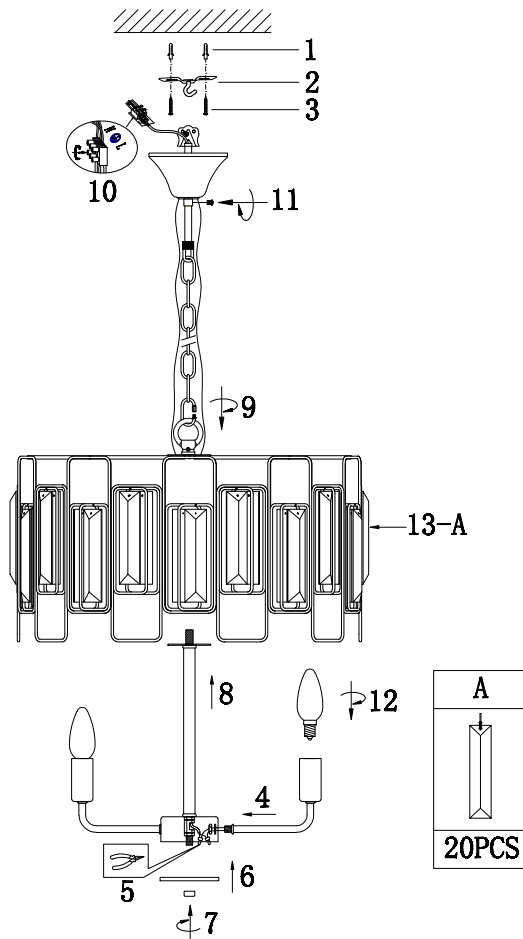

# Instruction

FR5045PL-05G

5 x E14 (60W)

Model: FR5045PL-05G  
Collection: Modern  
Series: Rowena

Ceiling Lamps