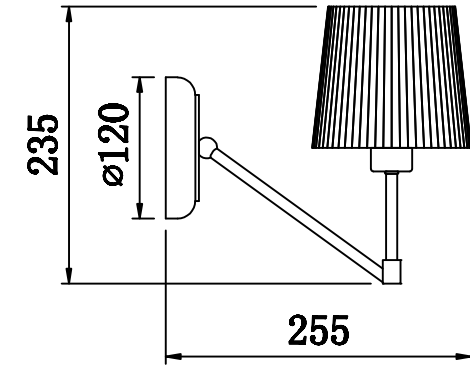

FREYA
TRADITION OF QUALITY

INSTRUCTION

MODEL: FR5050-WL-01-CH

1 X E14 (60W)

FREYA-LIGHT.COM