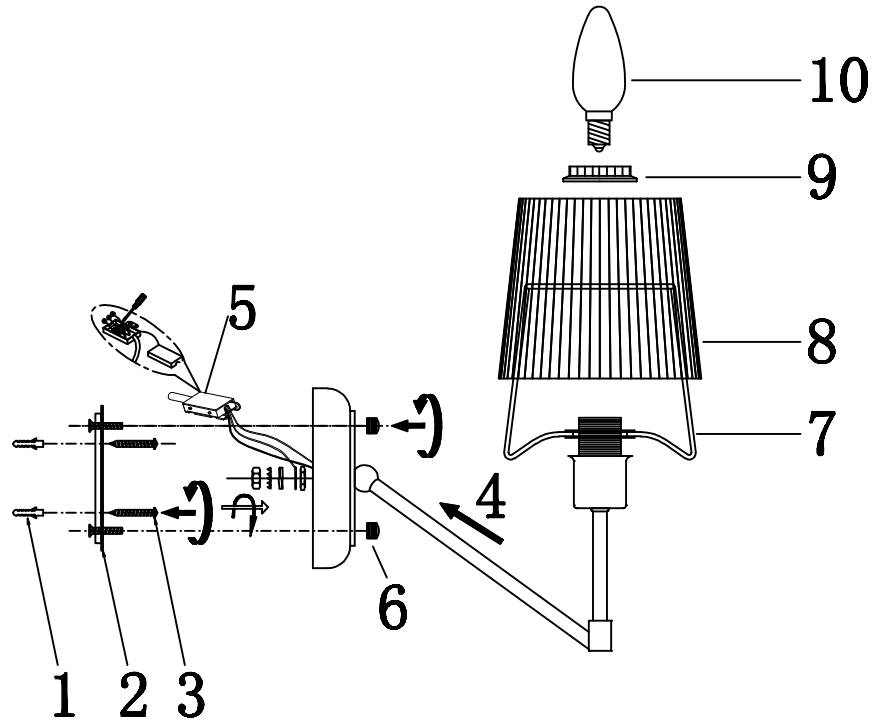

FREYA
TRADITION OF QUALITY

INSTRUCTION

MODEL: FR5050-WL-01-CH

1 X E14 (60W)

FREYA-LIGHT.COM