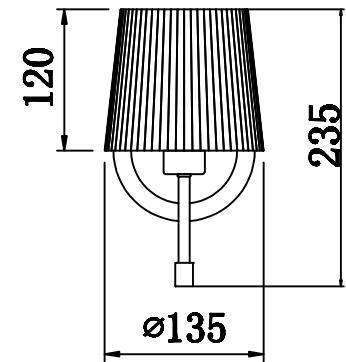

FREYA
TRADITION OF QUALITY

INSTRUCTION

MODEL: FR5050-WL-01-CH

1 X E14 (60W)

FREYA-LIGHT.COM