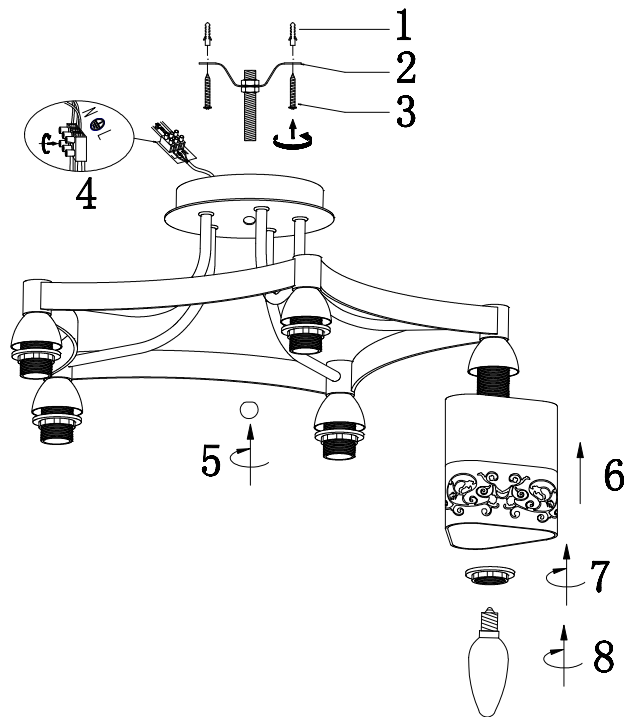

Instruction

FR5475CL-05CH

5 x E14 (40W)

Model: FR5475CL-05CH
Collection: Modern
Series: Tasmania

Ceiling Lamps