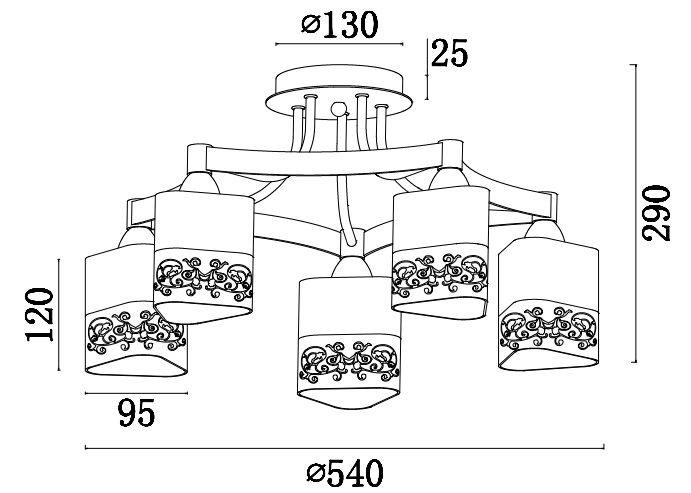

Instruction

FR5475CL-05CH

5 x E14 (40W)

Model: FR5475CL-05CH
Collection: Modern
Series: Tasmania

Ceiling Lamps