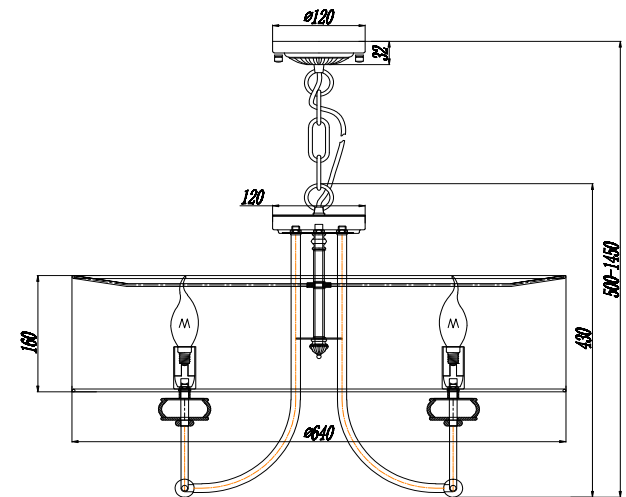

Instruction

ARM006PL-08G

8 x E14 (40W)

Model: ARM006PL-08G
Collection: Elegant
Series: Roma

Ceiling Lamps