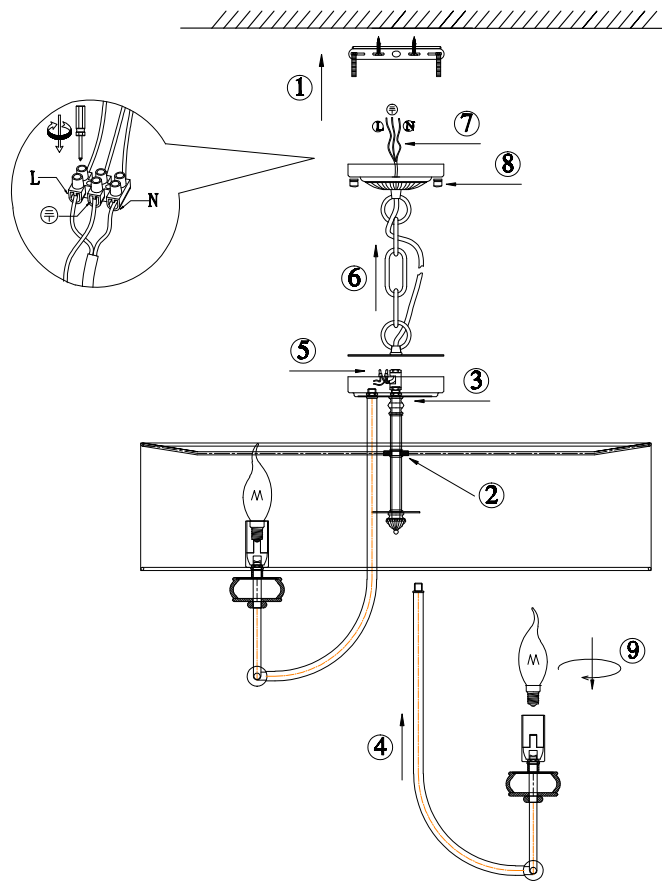

Instruction

ARM006PL-08G

8 x E14 (40W)

Model: ARM006PL-08G
Collection: Elegant
Series: Roma

Ceiling Lamps