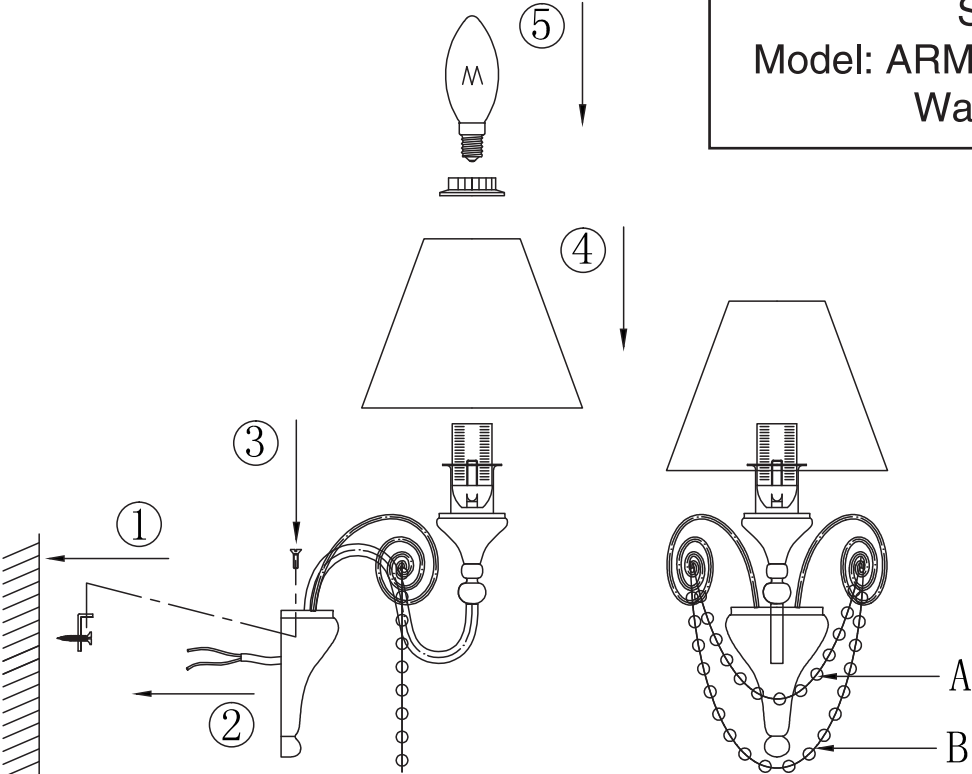

Instruction

Collection: Elegant
Series: Lucy
Model: ARM042-01-W
Wall-mounted

A=1
B=1

1 x E14 (40w)

MAYTONI
DECORATIVE LIGHTING

www.maytoni.de