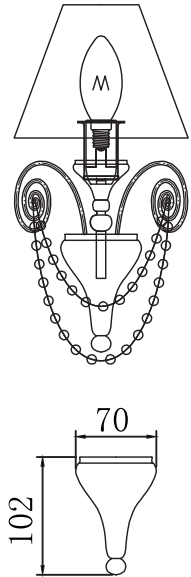

Instruction

Collection: Elegant
Series: Lucy
Model: ARM042-01-W
Wall-mounted

A=1
B=1

1 x E14 (40w)

MAYTONI
DECORATIVE LIGHTING

www.maytoni.de