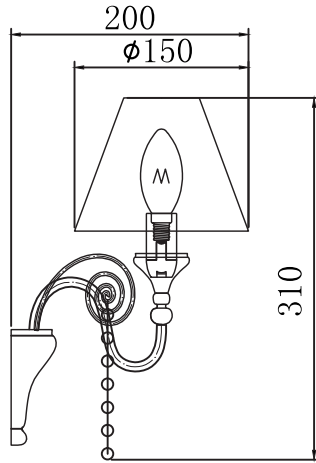

Instruction

Collection: Elegant
Series: Lucy
Model: ARM042-01-W
Wall-mounted

A=1
B=1

1 x E14 (40w)

MAYTONI
DECORATIVE LIGHTING

www.maytoni.de