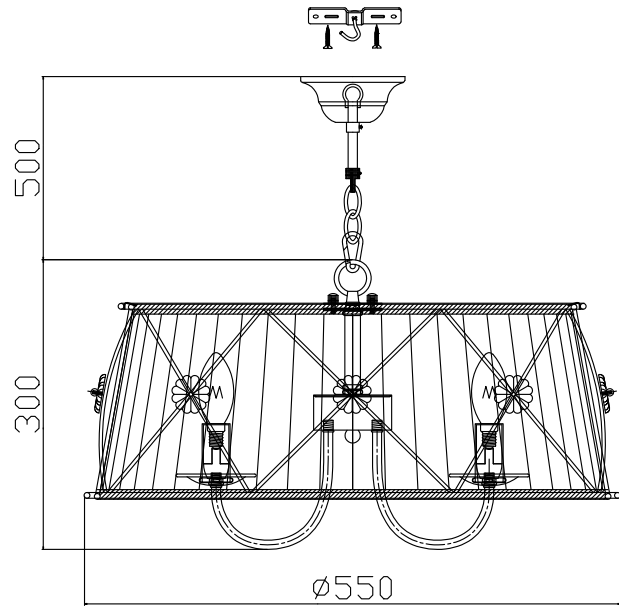

# Instruction

Collection: Elegant  
Series: Lea  
Model: ARM369-05-G  
Ceiling

– Ceiling

5 x E14 (40w)

**MAYTONI**  
DECORATIVE LIGHTING

[www.maytoni.de](http://www.maytoni.de)