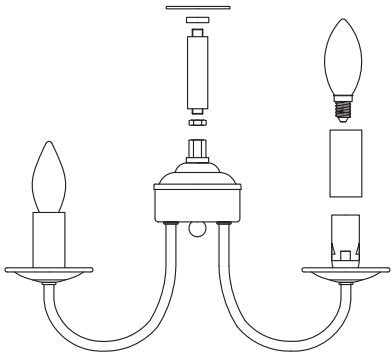

# Instruction

Collection: Elegant  
Series: Lea  
Model: ARM369-05-G  
Ceiling

– Ceiling

5 x E14 (40w)

**MAYTONI**  
DECORATIVE LIGHTING

[www.maytoni.de](http://www.maytoni.de)