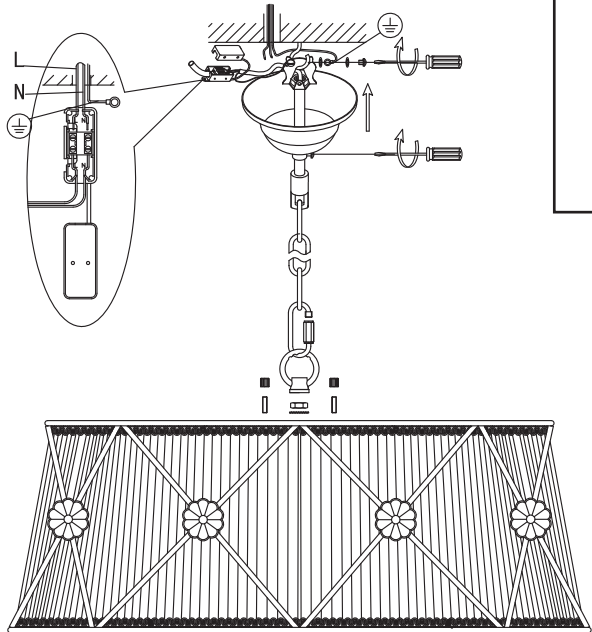

# Instruction

Collection: Elegant  
Series: Lea  
Model: ARM369-05-G  
Ceiling

– Ceiling

5 x E14 (40w)

**MAYTONI**  
DECORATIVE LIGHTING

[www.maytoni.de](http://www.maytoni.de)