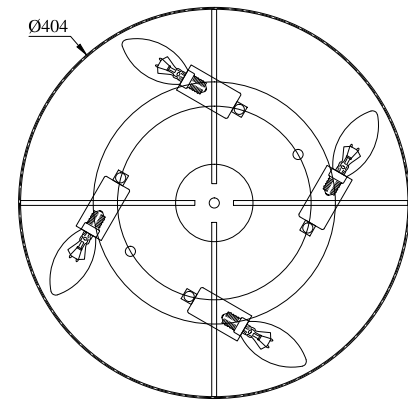

Instruction

C046CL-04N

4 x E14 (40W)

Model: C046CL-04N
Collection: Ceiling & Wall

Ceiling Lamps