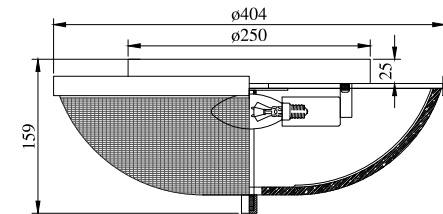

Instruction

C046CL-04N

4 x E14 (40W)

Model: C046CL-04N
Collection: Ceiling & Wall

Ceiling Lamps