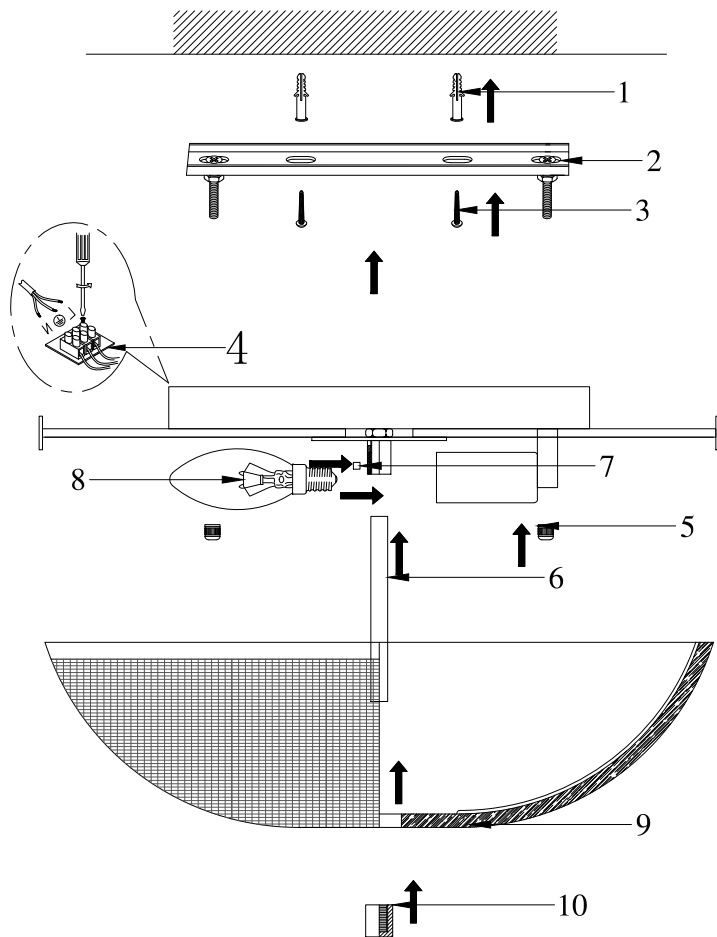

Instruction

C046CL-04N

4 x E14 (40W)

Model: C046CL-04N
Collection: Ceiling & Wall

Ceiling Lamps