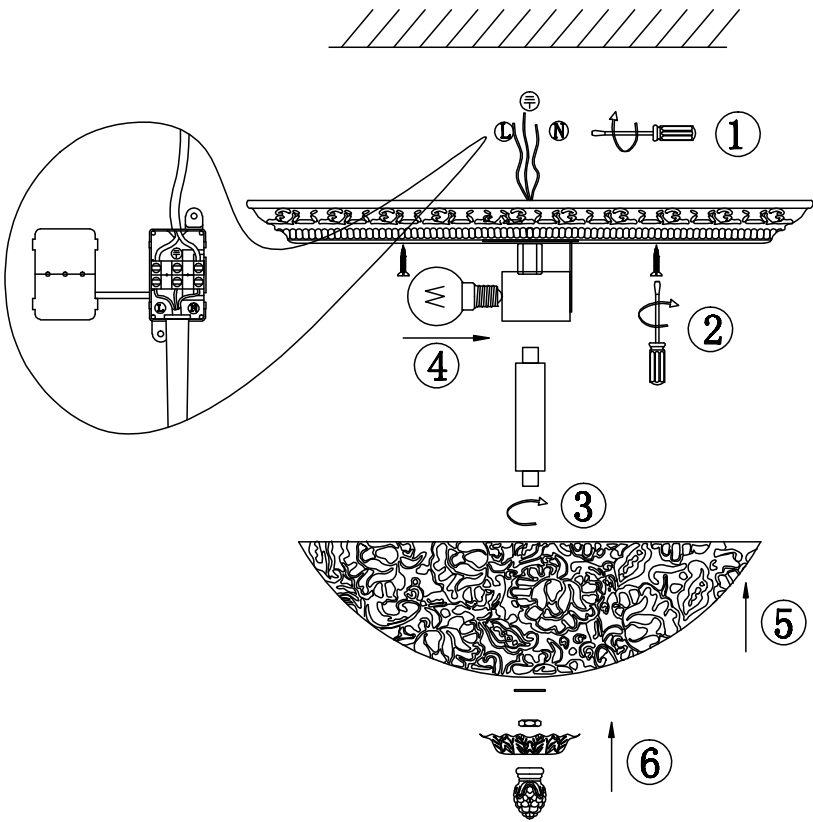

Instruction

Collection: Wall & Ceiling
Series: Pascal
Model: C908-CL-04-W
Ceiling lamp

4 x E27 (40w)

MAYTONI
DECORATIVE LIGHTING

www.maytoni.de