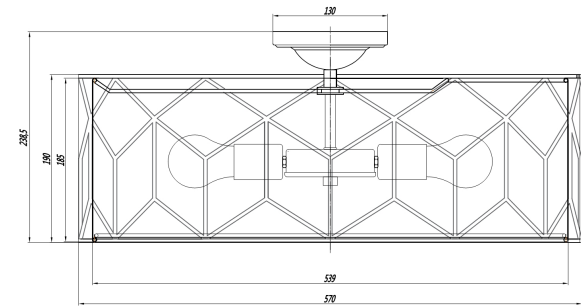

Instruction

Collection: HOUSE
Series: MESSINA
Model: H223-PL-05-G
Ceiling

- Ceiling

5 x E27 (60W)

MAYTONI
DECORATIVE LIGHTING

www.maytoni.de