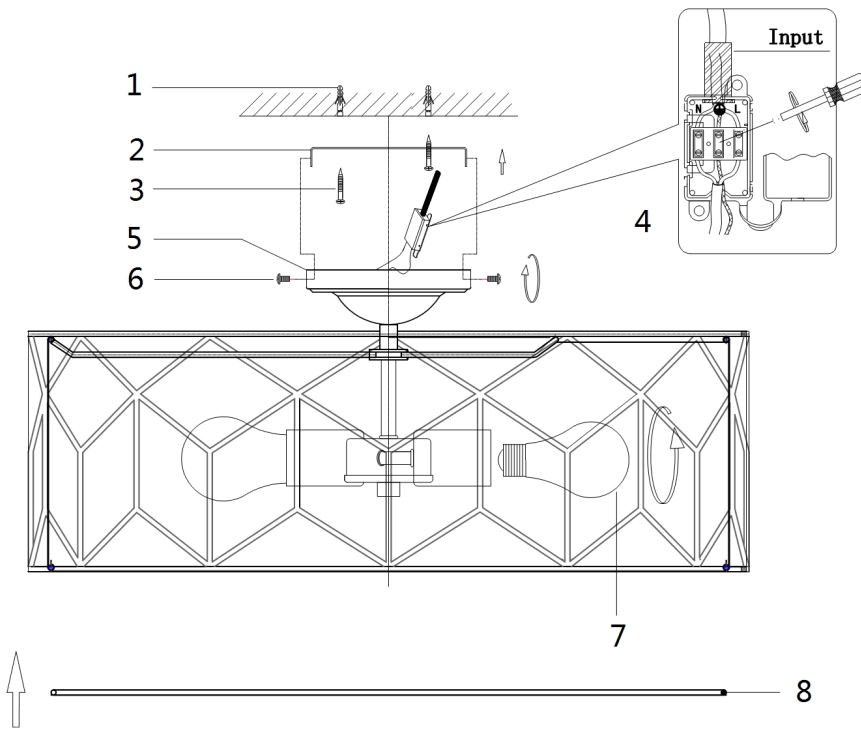

Instruction

Collection: HOUSE
Series: MESSINA
Model: H223-PL-05-G
Ceiling

- Ceiling

5 x E27 (60W)

MAYTONI
DECORATIVE LIGHTING

www.maytoni.de