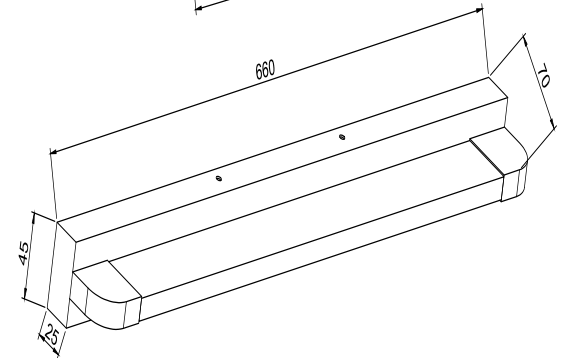

Instruction

MIR002WL-L14CH

MAX 14W
1200 Lumen

Model: MIR002WL-L14CH
Collection: Mirror
Series: Lao

Wall Lamps