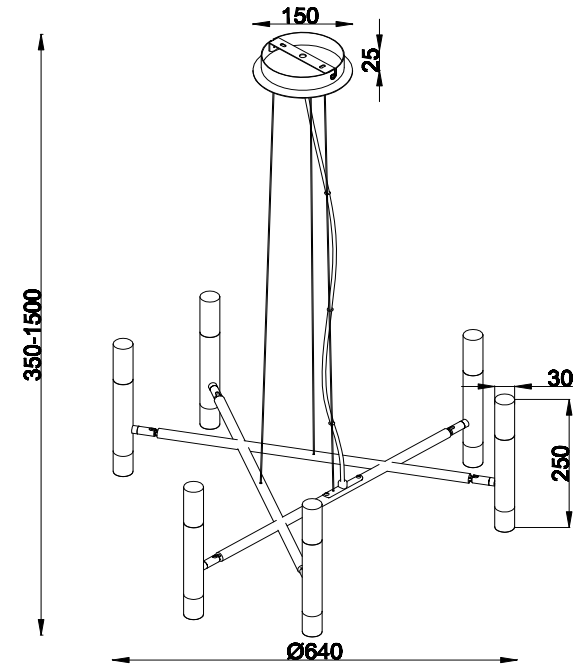

Instruction

MOD031PL-12B

12 x G9 (25W)

Model: MOD031PL-12B
Collection: Modern
Series: Eclipse

Ceiling Lamps