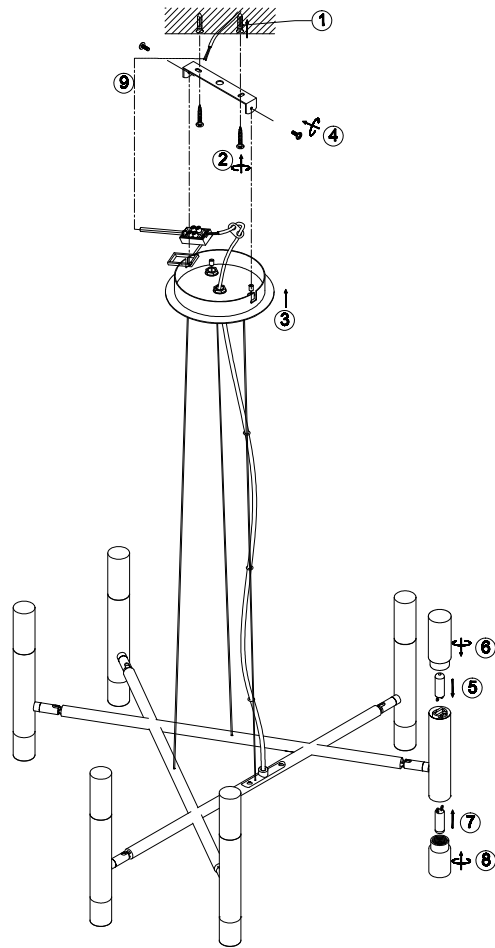

Instruction

MOD031PL-12B

12 x G9 (25W)

Model: MOD031PL-12B
Collection: Modern
Series: Eclipse

Ceiling Lamps