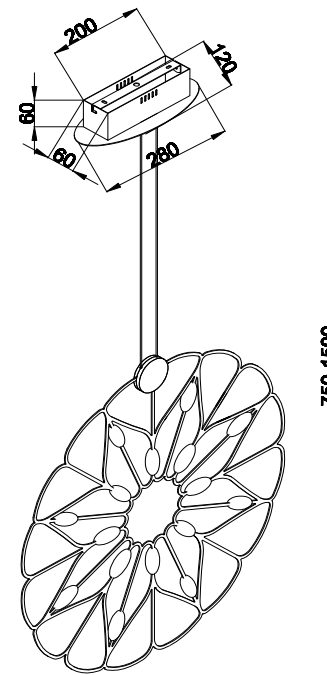

Instruction

MOD037PL-L16B

MAX 16W
1200 Lumen

Model: MOD037PL-L16B
Collection: Modern
Series: Volare

Ceiling Lamps