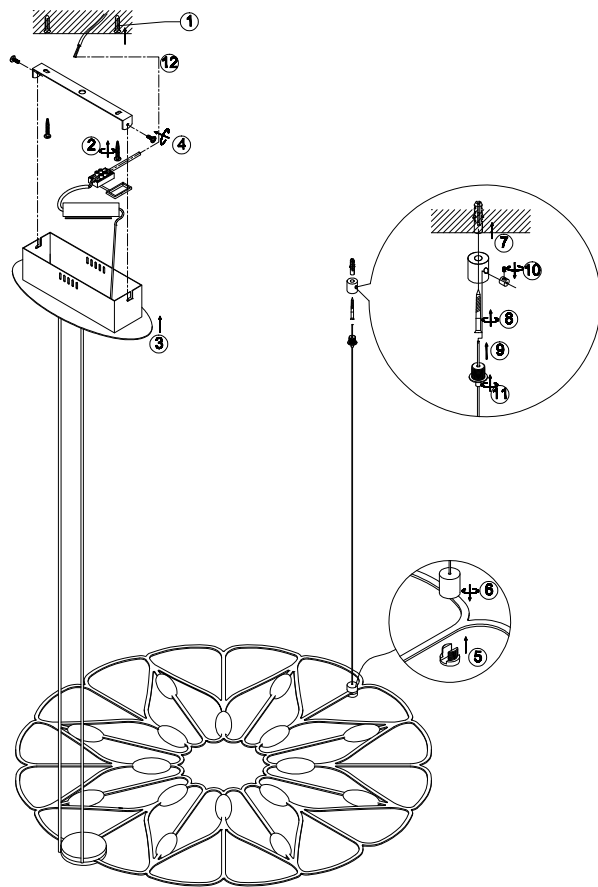

Instruction

MOD037PL-L16B

MAX 16W
1200 Lumen

Model: MOD037PL-L16B
Collection: Modern
Series: Volare

Ceiling Lamps