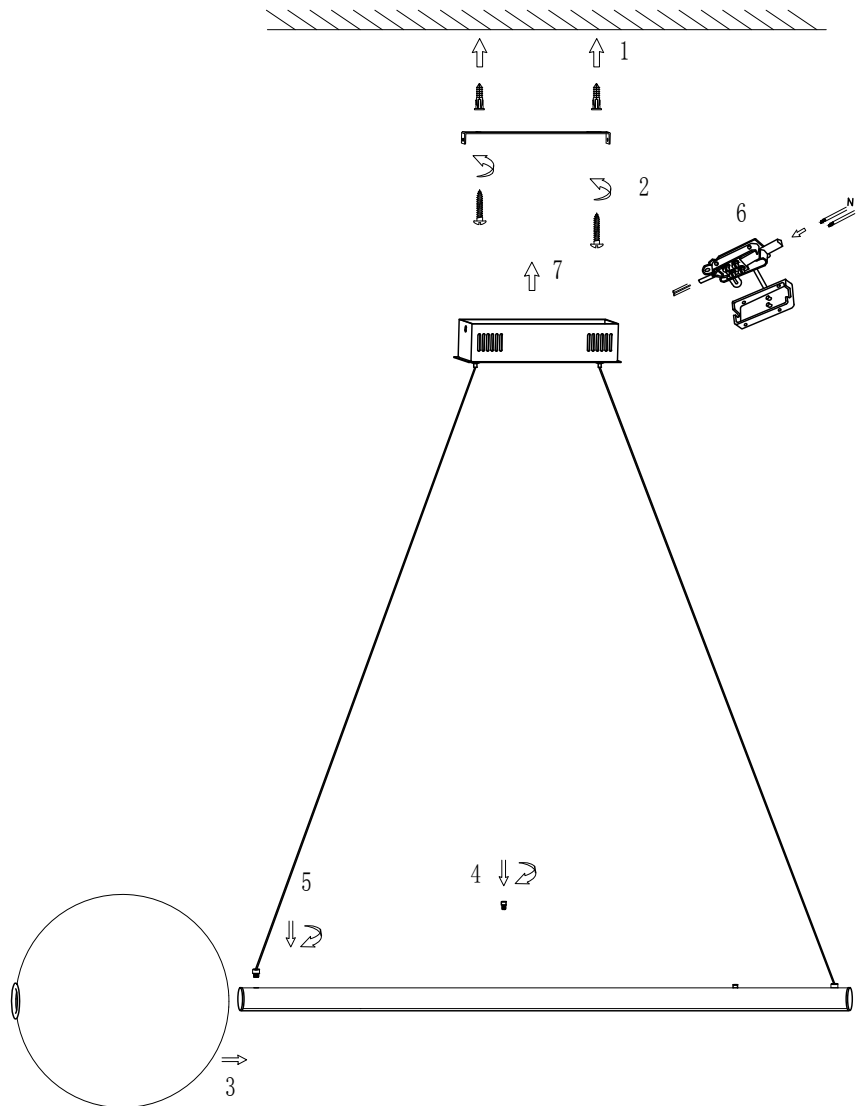

Instruction

MOD063PL-L30G3K

MAX 30W
2500 Lumen

Model: MOD063PL-L30G3K
Collection: Modern

Pendant Lamps