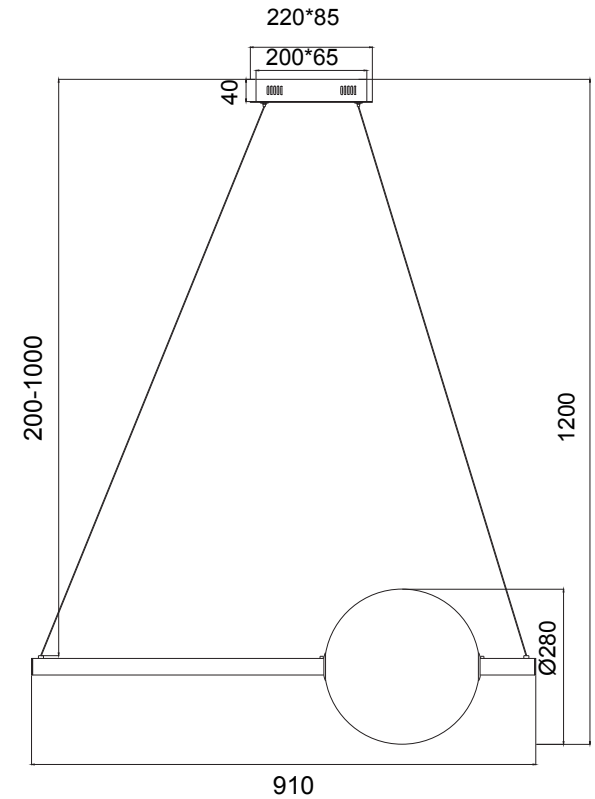

Instruction

MOD063PL-L30G3K

MAX 30W
2500 Lumen

Model: MOD063PL-L30G3K
Collection: Modern

Pendant Lamps