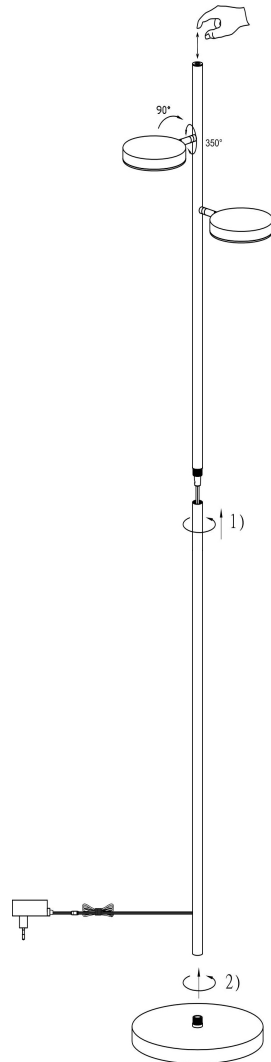

Instruction

MOD070FL-L12W3K

MAX 12W
1 000 Lumen

Model: MOD070FL-L12W3K
Collection: Modern

Floor Lamps