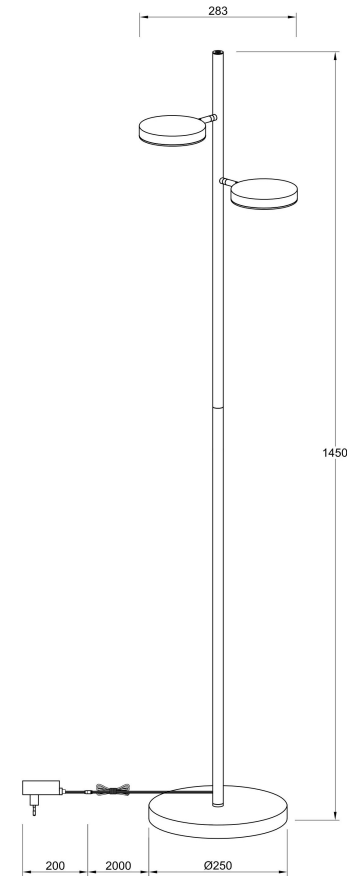

Instruction

MOD070FL-L12W3K

MAX 12W
1 000 Lumen

Model: MOD070FL-L12W3K
Collection: Modern

Floor Lamps