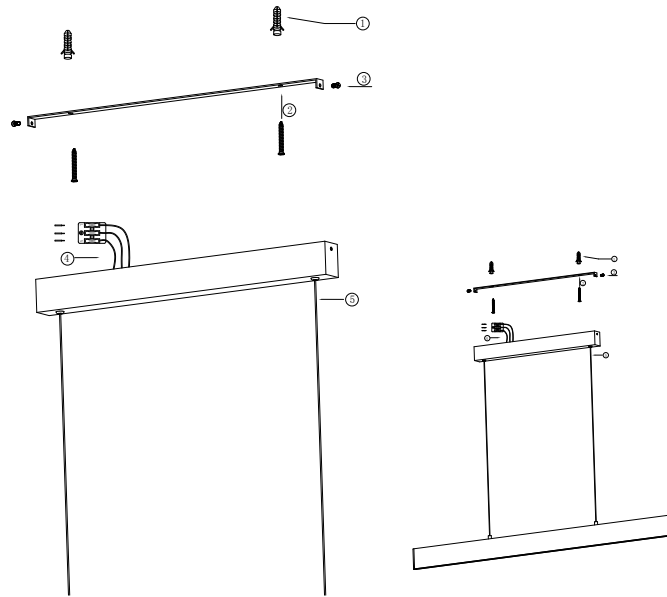

Instruction

P010PL-L30B4K

MAX 30W
1100 Lumen

Model: P010PL-L30B4K
Collection: Pendant
Series: Step

Pendant Lamps