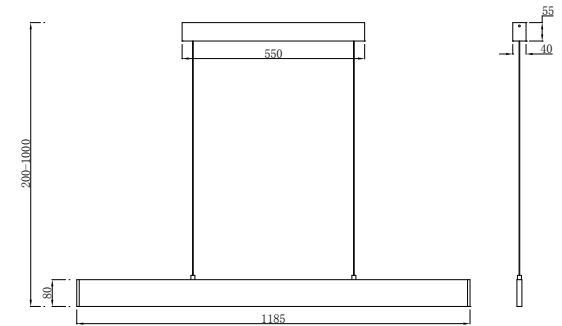

Instruction

P010PL-L30B4K

MAX 30W
1100 Lumen

Model: P010PL-L30B4K
Collection: Pendant
Series: Step

Pendant Lamps