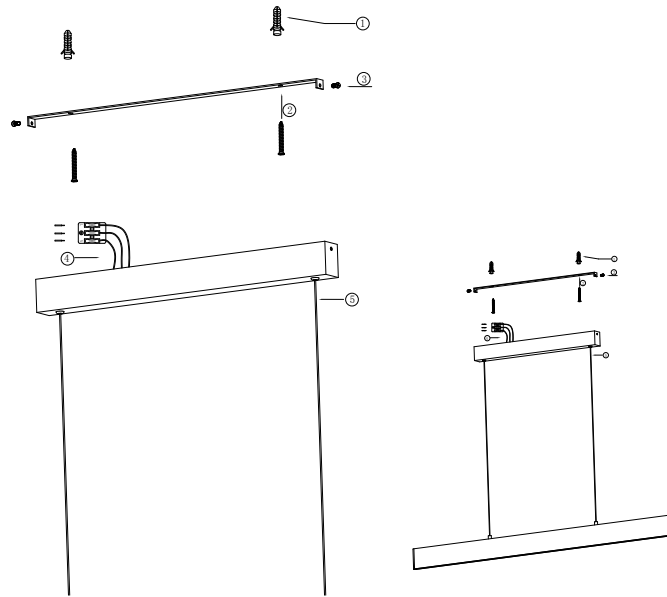

# Instruction

P010PL-L30W

MAX 30W  
2400 Lumen

Model: P010PL-L30W  
Collection: Pendant  
Series: Step

Pendant Lamps