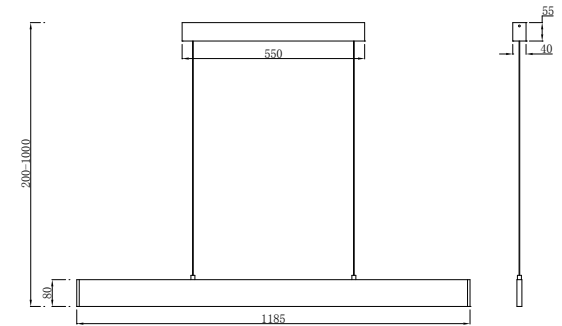

# Instruction

P010PL-L30W

MAX 30W  
2400 Lumen

Model: P010PL-L30W  
Collection: Pendant  
Series: Step

Pendant Lamps