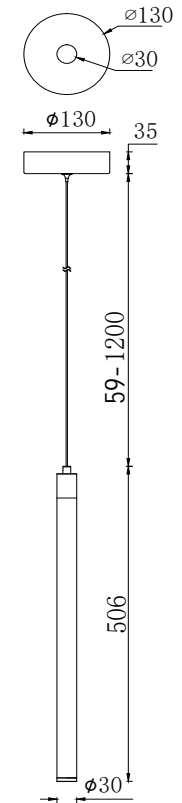

Instruction

P021PL-L10W

MAX 10W
950 Lumen

Model: P021PL-L10W
Collection: Pendant
Series: Ray

Ceiling Lamps