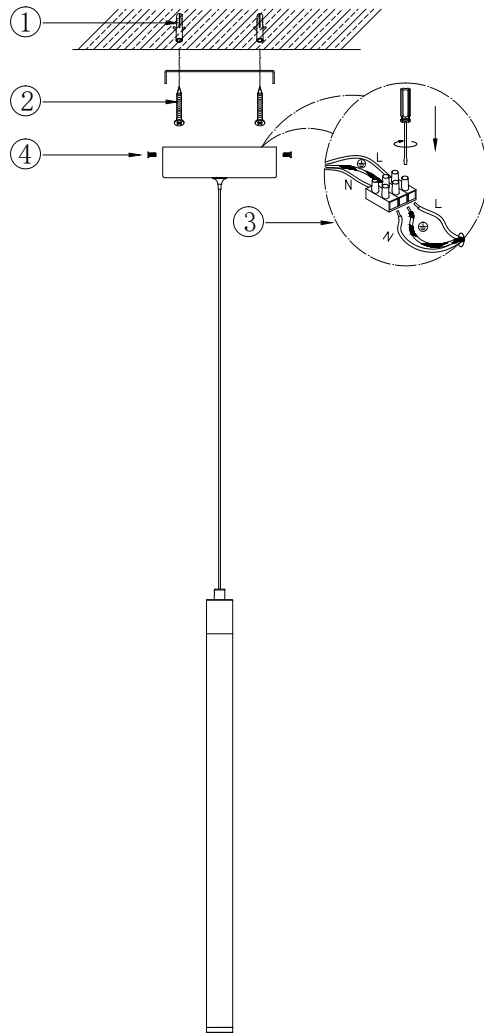

Instruction

P021PL-L10W

MAX 10W
950 Lumen

Model: P021PL-L10W
Collection: Pendant
Series: Ray

Ceiling Lamps